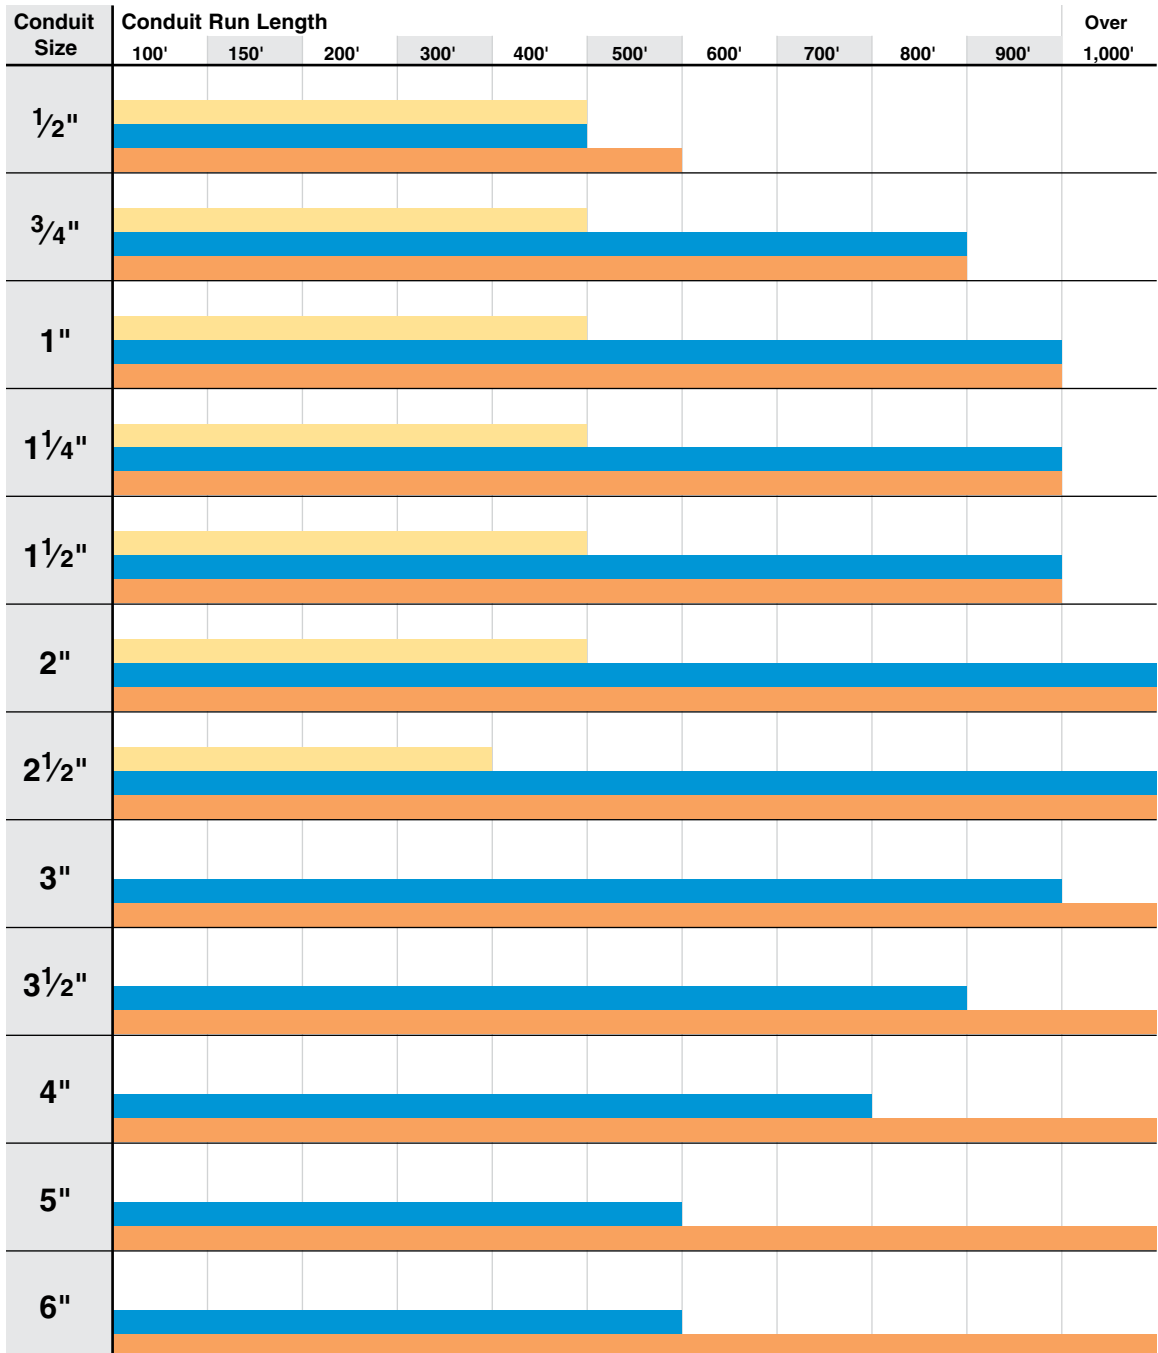

Conduit Installation Guide

- **Powr-Pak I™ 5-lb Portable System (J025)** Page 72
- **Powr House™ System with 20-lb CO₂ (J0225LC + 1208)** Page 71
- **Powr House™ System with 50-lb CO₂ (J0225LC + 950)** Page 71

The following chart illustrates typical conduit installation. Fewer bends and lighter pull lines can increase the maximum distances obtainable. The chart below refers to a typical run with (4) 90° bends and no obstructions or leaks, using JetLine® PL232 Pull Line (200-lb test) and foam line carriers.